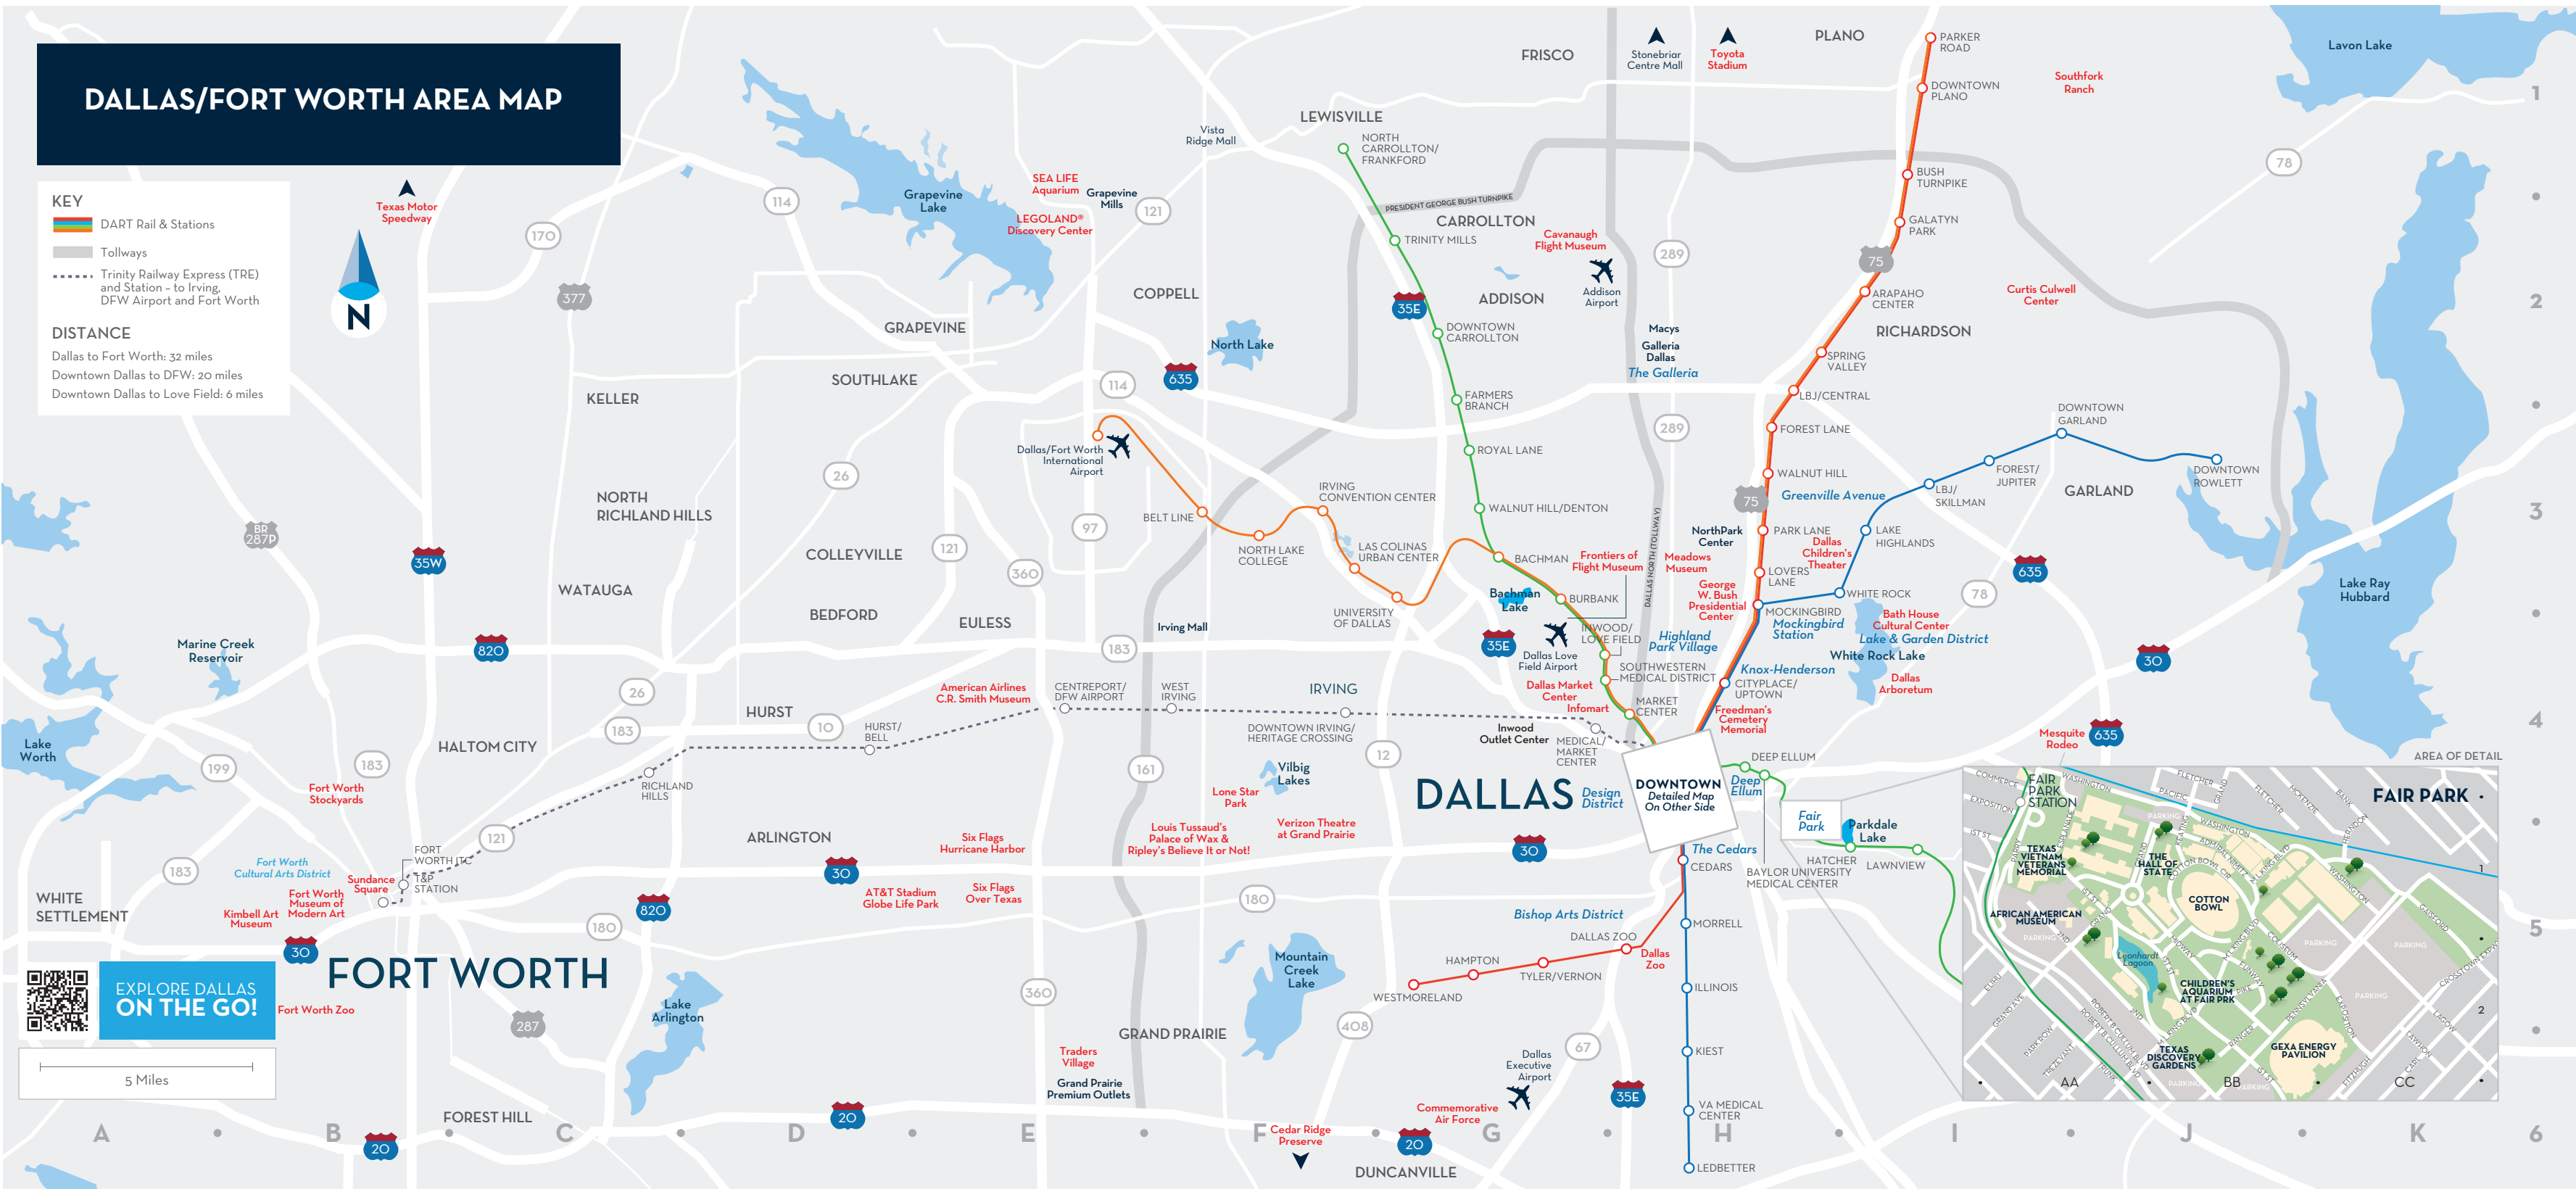

DALLAS/FORT WORTH AREA MAP

KEY

- DART Rail & Stations
- Tollways
- Trinity Railway Express (TRE) and Station - to Irving, DFW Airport and Fort Worth

DISTANCE

- Dallas to Fort Worth: 32 miles
- Downtown Dallas to DFW: 20 miles
- Downtown Dallas to Love Field: 6 miles

POINTS OF INTEREST & ATTRACTIONS

- American Airlines Center B1
- AT&T Performing Arts Center D2
- Margot and Bill Winspear Opera House
- Dee and Charles Wylie Theatre
- Annette Strauss Square
- Elaine D. and Charles A. Sammons Park
- Cathedral Santuario de Guadalupe D2
- City Performance Hall D2
- Crow Collection of Asian Art C2
- Dallas Black Dance Theatre E1
- Dallas City Hall C4
- Dallas Farmers Market D4
- Dallas Heritage Village E5
- Dallas Holocaust Museum B3
- Dallas Museum of Art C2
- Dallas Public Library C4
- Dallas World Aquarium B3
- Gilley's B5
- House of Blues Dallas B2
- John F. Kennedy Memorial B3
- Kay Bailey Hutchison Convention Center Dallas B5
- Klyde Warren Park C2
- Latino Cultural Center E2
- Majestic Theatre D3
- Margaret Hunt Hill Bridge A2
- McKinney Avenue Trolley C1
- Medieval Times AA3
- Morton H. Meyerson Symphony Center D2
- Nasher Sculpture Center C2
- Neiman Marcus (Flagship Store) C3
- Old Red Courthouse/Tourist Information Center B3
- One Arts Plaza D1
- Perot Museum of Nature and Science B2
- Pioneer Plaza B4
- Plaza of the Americas D2
- Reunion Tower/Geo-Deck A4
- Sixth Floor Museum at Dealey Plaza A3
- Thanks-Giving Square C3
- Union Station A4

KEY

- DART D-Link (Free)
- DART Rail & Stations
- McKinney Ave Trolley (Free)
- Dallas-Oak Cliff Streetcar (Free)
- Trinity Railway Express (TRE) and Station - to Irving, DFW Airport and Fort Worth
- Entertainment districts (in blue)