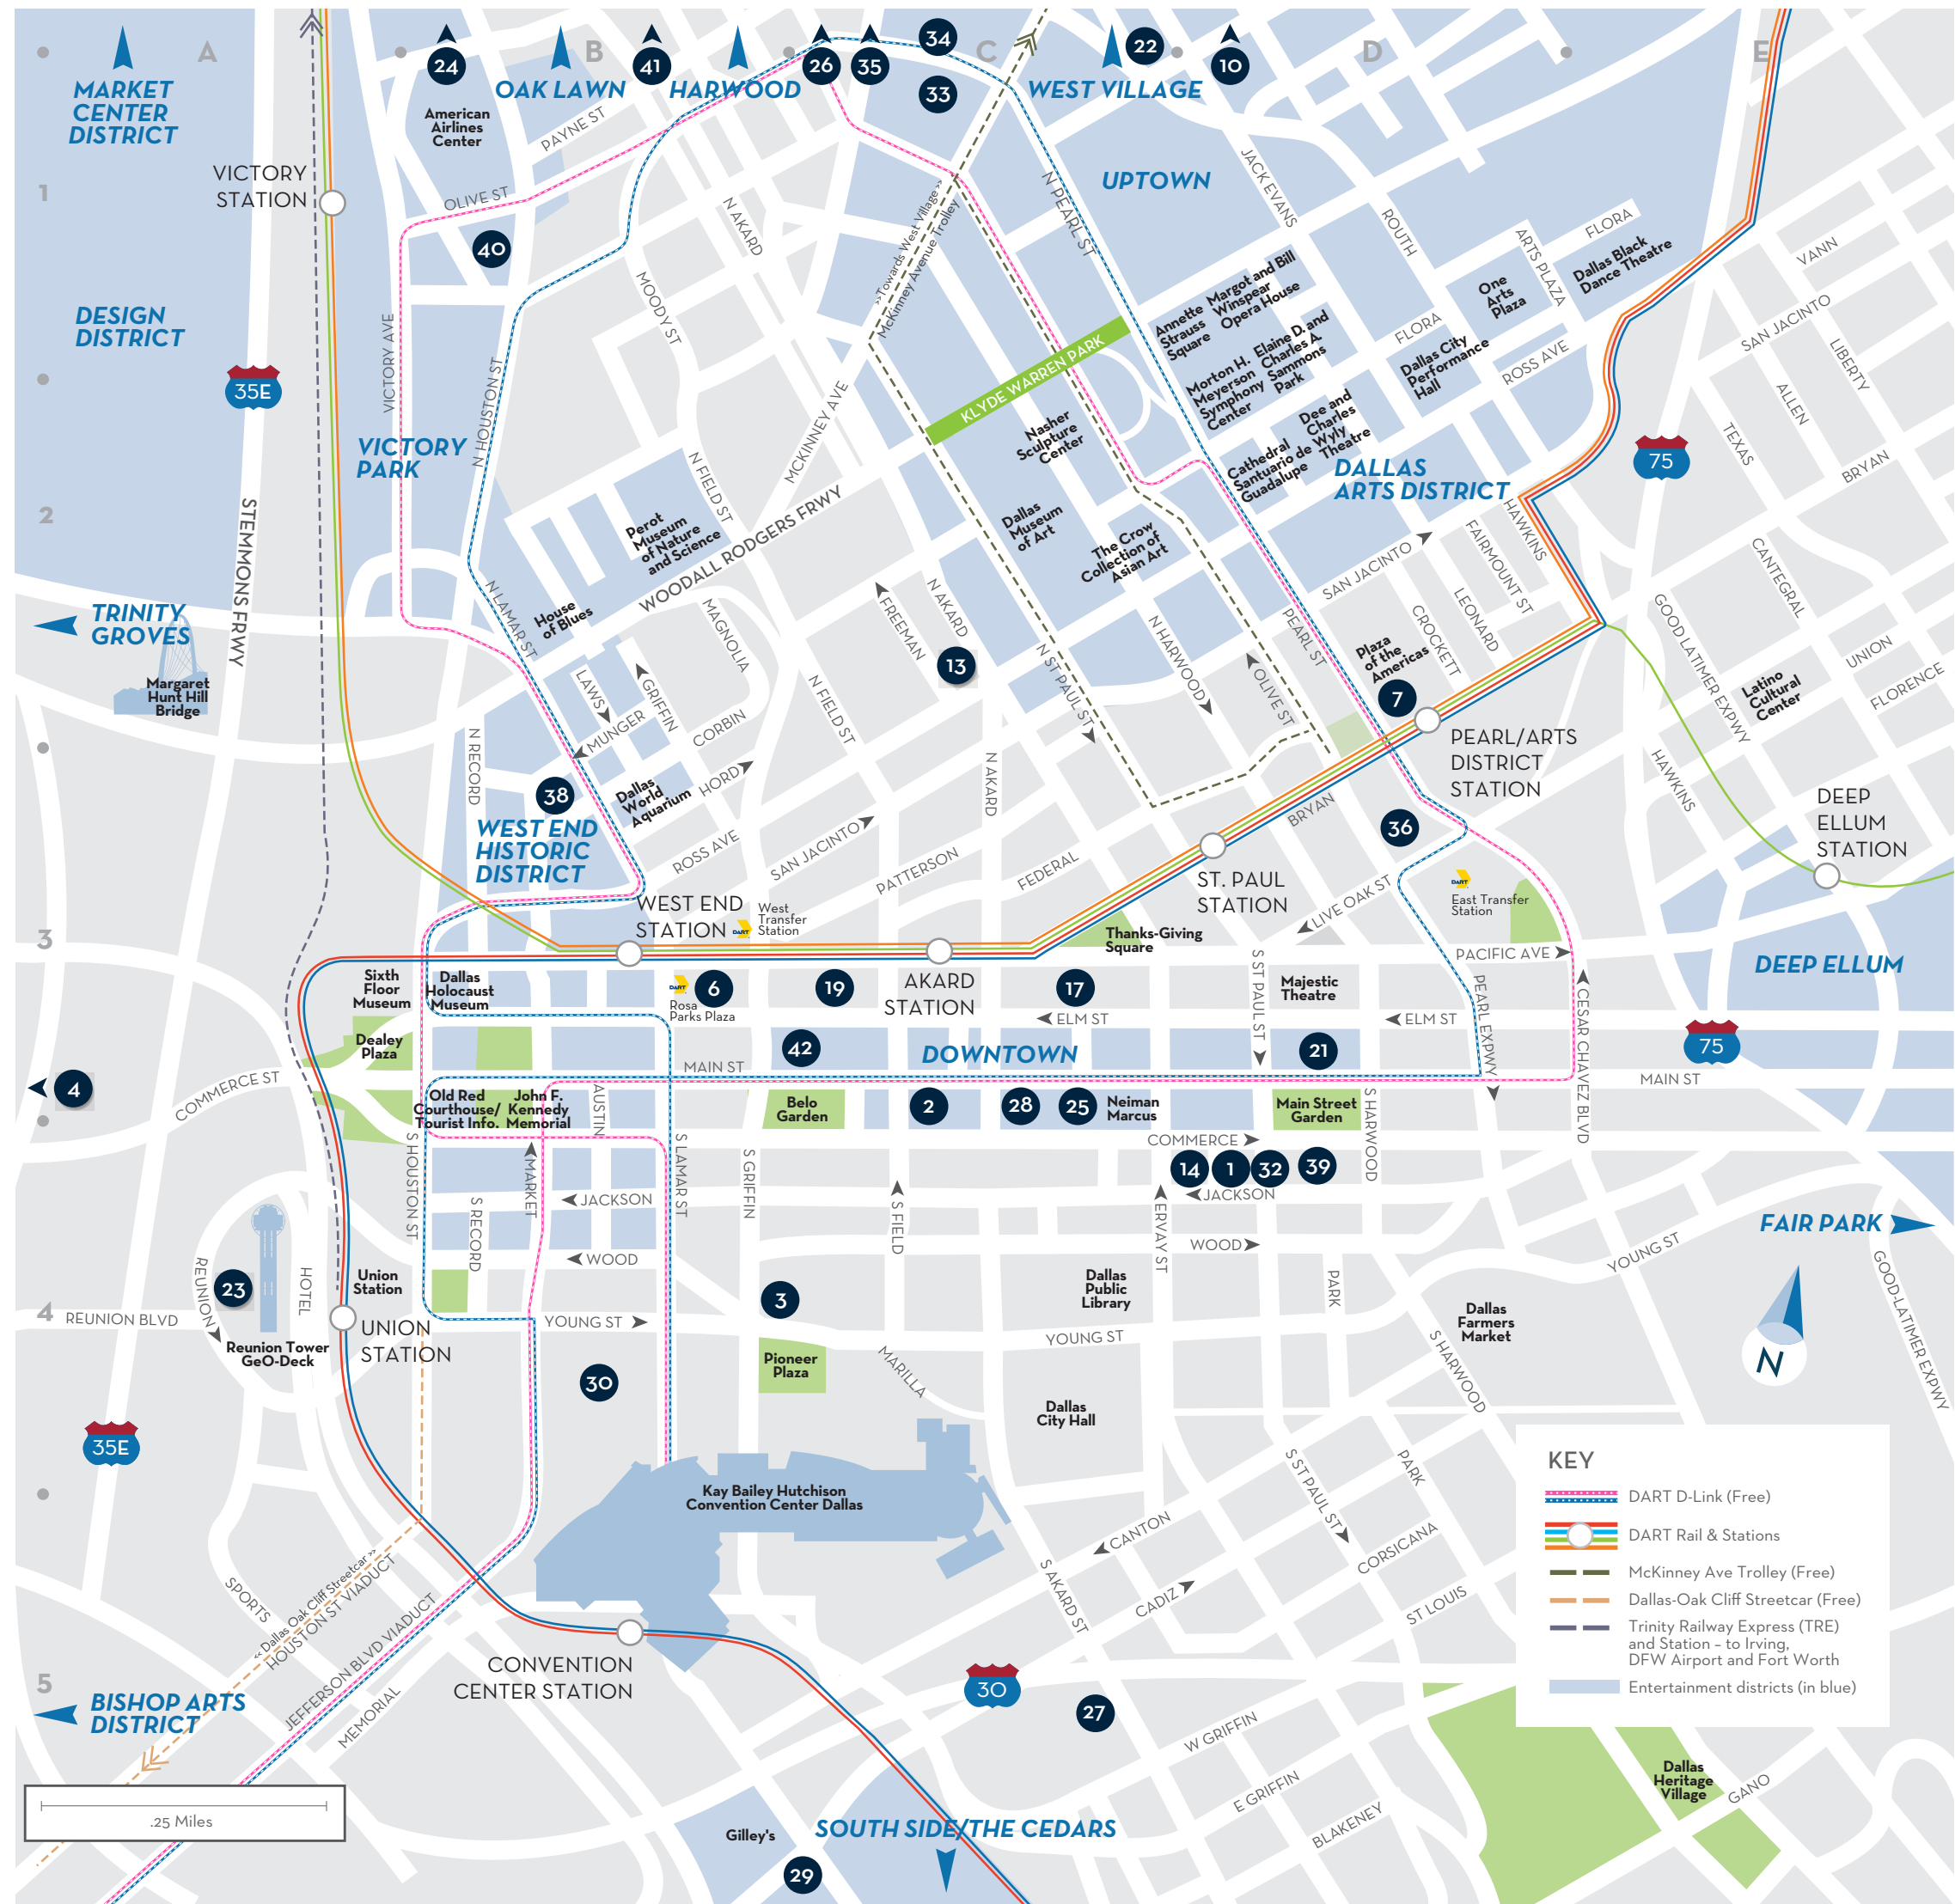

POINTS OF INTEREST & ATTRACTIONS

- American Airlines Center B1
- AT&T Performing Arts Center D2
- Margot and Bill Winspear Opera House
- Dee and Charles Wylie Theatre
- Annette Strauss Square
- Elaine D. and Charles A. Sammons Park
- Cathedral Santuario de Guadalupe D2
- City Performance Hall D2
- Crow Collection of Asian Art C2
- Dallas Black Dance Theatre E1
- Dallas City Hall C4
- Dallas Farmers Market D4
- Dallas Heritage Village E5
- Dallas Holocaust Museum B3
- Dallas Museum of Art C2
- Dallas Public Library C4
- Dallas World Aquarium B3
- Gilley's B5
- House of Blues Dallas B2
- John F. Kennedy Memorial B3
- Kay Bailey Hutchison Convention Center Dallas B5
- Klyde Warren Park C2
- Latino Cultural Center E2
- Majestic Theatre D3
- Margaret Hunt Hill Bridge A2
- McKinney Avenue Trolley C1
- Medieval Times AA3
- Morton H. Meyerson Symphony Center D2
- Nasher Sculpture Center C2
- Neiman Marcus (Flagship Store) C3
- Old Red Courthouse/Tourist Information Center B3
- One Arts Plaza D1
- Perot Museum of Nature and Science B2
- Pioneer Plaza B4
- Plaza of the Americas D2
- Reunion Tower/Geo-Deck A4
- Sixth Floor Museum at Dealey Plaza A3
- Thanks-Giving Square C3
- Union Station A4

KEY

- DART D-Link (Free)
- DART Rail & Stations
- McKinney Ave Trolley (Free)
- Dallas-Oak Cliff Streetcar (Free)
- Trinity Railway Express (TRE) and Station - to Irving, DFW Airport and Fort Worth
- Entertainment districts (in blue)

Visit us online at VisitDallas.com
or call our info line at 1-800-C-Dallas