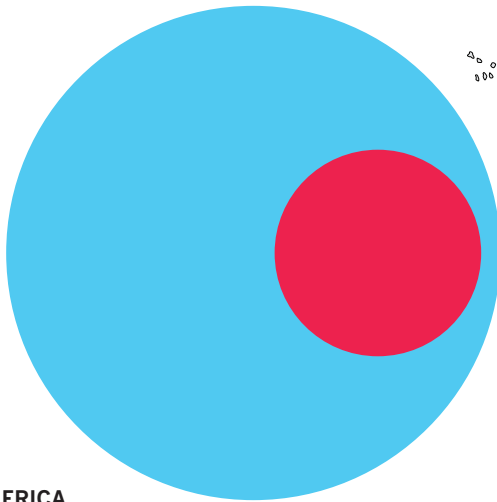

Current Outbreak

As of early November, there had been 13,268 confirmed, probable, and suspected cases of Ebola and 4,960 deaths during the current outbreak.

 Confirmed, Probable, and Suspected Ebola Cases Reported.  Ebola Deaths Reported.

UNITED STATES
4 CASES 1 DEATH

SPAIN
1 CASE 0 DEATHS

ALL DATA IS FROM THE WORLD HEALTH ORGANIZATION'S NOV. 7 EBOLA RESPONSE ROADMAP SITUATION REPORT UPDATE.

GUINEA, AFRICA
1,760 CASES 1,054 DEATHS

LIBERIA, AFRICA
6,619 CASES 2,766 DEATHS

MALI, AFRICA
1 CASE 1 DEATH

SIERRA LEONE, AFRICA
4,862 CASES 1,130 DEATHS

NIGERIA, AFRICA
20 CASES 8 DEATHS

SENEGAL, AFRICA
1 CASE 0 DEATHS