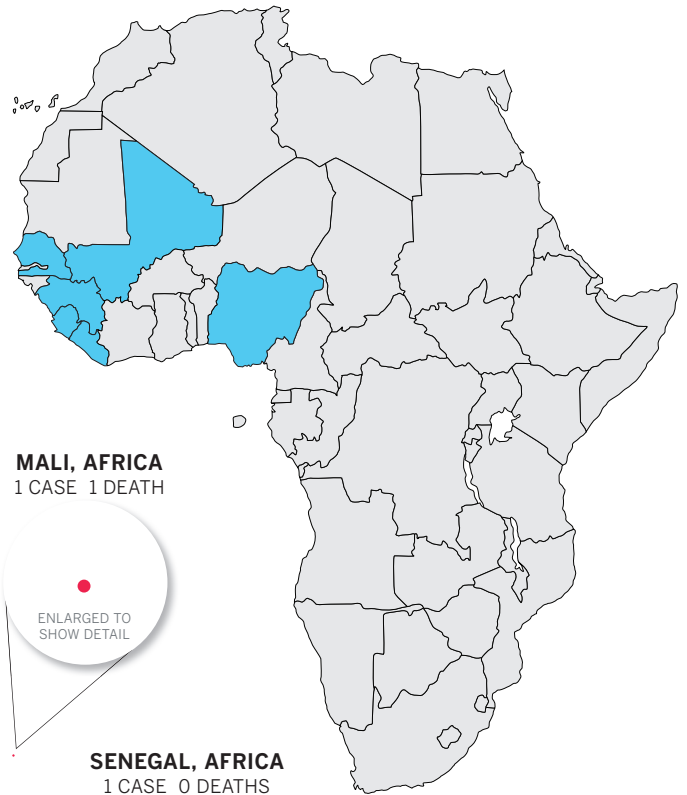

Current Outbreak

As of early November, there had been 13,268 confirmed, probable, and suspected cases of Ebola and 4,960 deaths during the current outbreak.

 Confirmed, Probable, and Suspected Ebola Cases Reported.  Ebola Deaths Reported.

UNITED STATES
4 CASES 1 DEATH

SPAIN
1 CASE 0 DEATHS

ALL DATA IS FROM THE WORLD HEALTH ORGANIZATION'S NOV. 7 EBOLA RESPONSE ROADMAP SITUATION REPORT UPDATE.

GUINEA, AFRICA
1,760 CASES 1,054 DEATHS

LIBERIA, AFRICA
6,619 CASES 2,766 DEATHS

MALI, AFRICA
1 CASE 1 DEATH

SIERRA LEONE, AFRICA
4,862 CASES 1,130 DEATHS

NIGERIA, AFRICA
20 CASES 8 DEATHS

SENEGAL, AFRICA
1 CASE 0 DEATHS