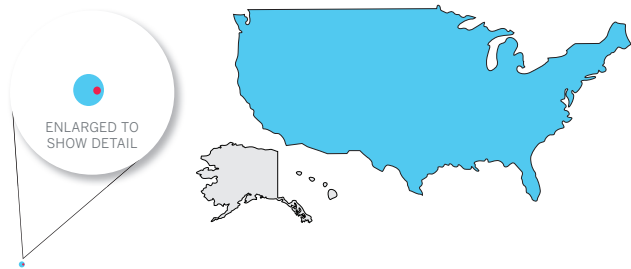

Current Outbreak

As of early November, there had been 13,268 confirmed, probable, and suspected cases of Ebola and 4,960 deaths during the current outbreak.

 Confirmed, Probable, and Suspected Ebola Cases Reported.  Ebola Deaths Reported.

UNITED STATES
4 CASES 1 DEATH

SPAIN
1 CASE 0 DEATHS

ALL DATA IS FROM THE WORLD HEALTH ORGANIZATION'S NOV. 7 EBOLA RESPONSE ROADMAP SITUATION REPORT UPDATE.

GUINEA, AFRICA
1,760 CASES 1,054 DEATHS

LIBERIA, AFRICA
6,619 CASES 2,766 DEATHS

MALI, AFRICA
1 CASE 1 DEATH

SIERRA LEONE, AFRICA
4,862 CASES 1,130 DEATHS

NIGERIA, AFRICA
20 CASES 8 DEATHS

SENEGAL, AFRICA
1 CASE 0 DEATHS